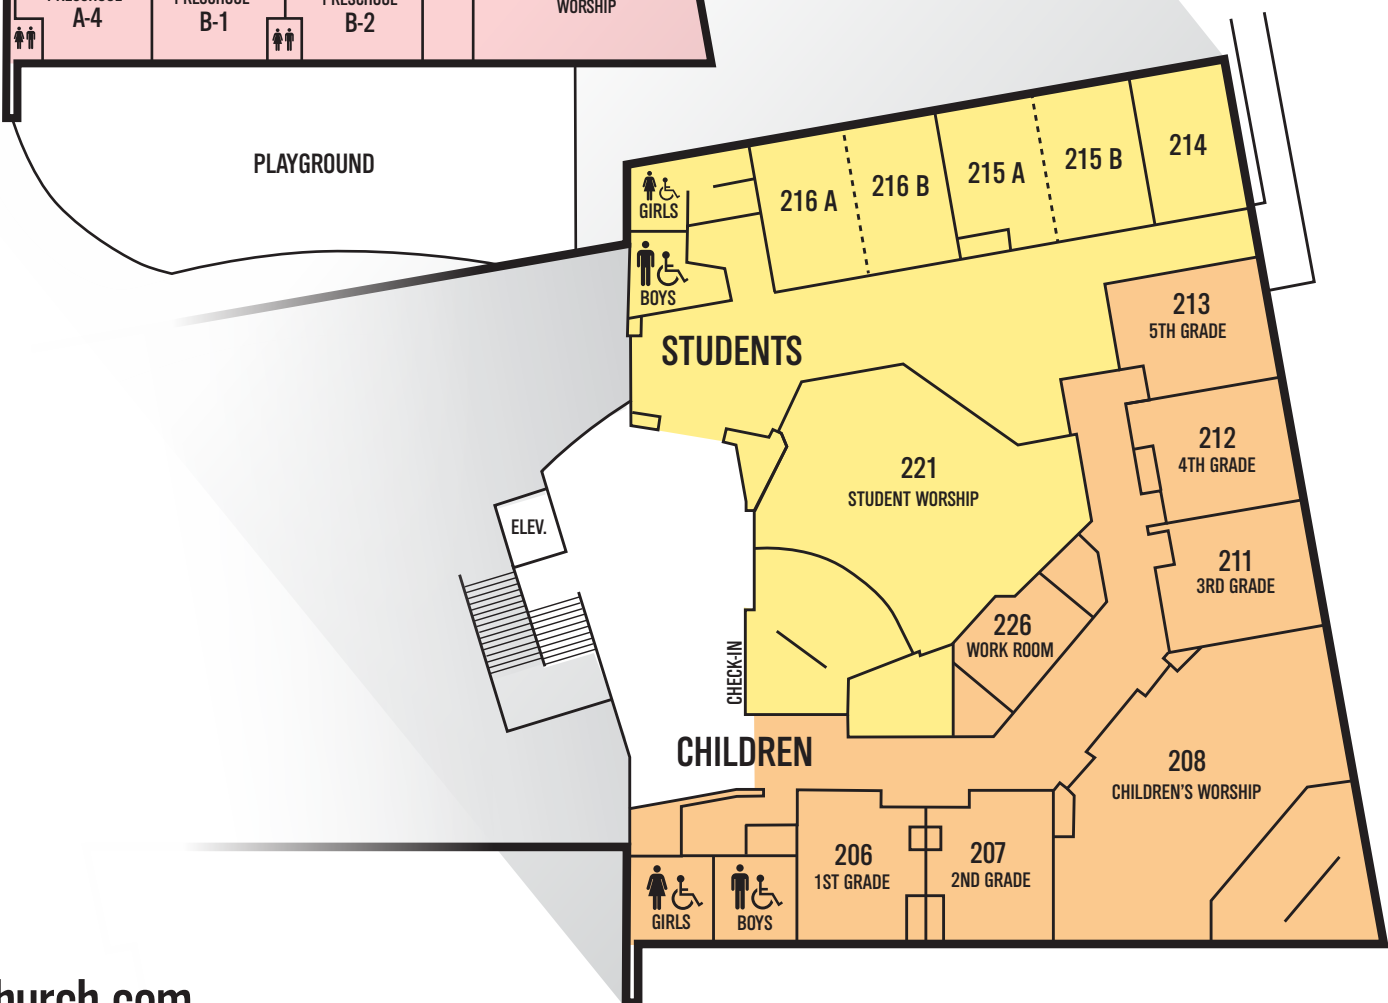

1ST FLOOR

WORSHIP CENTER | MUSIC & MEDIA | ADULTS
OFFICES | PRESCHOOL

2ND FLOOR

CHILDREN & STUDENTS

THE CHURCH AT
STATION HILL

A REGIONAL CAMPUS OF Brentwood Baptist

8083 Station Hill Drive, Spring Hill, TN 37174 | (615) 850-3100 | info@stationhillchurch.com