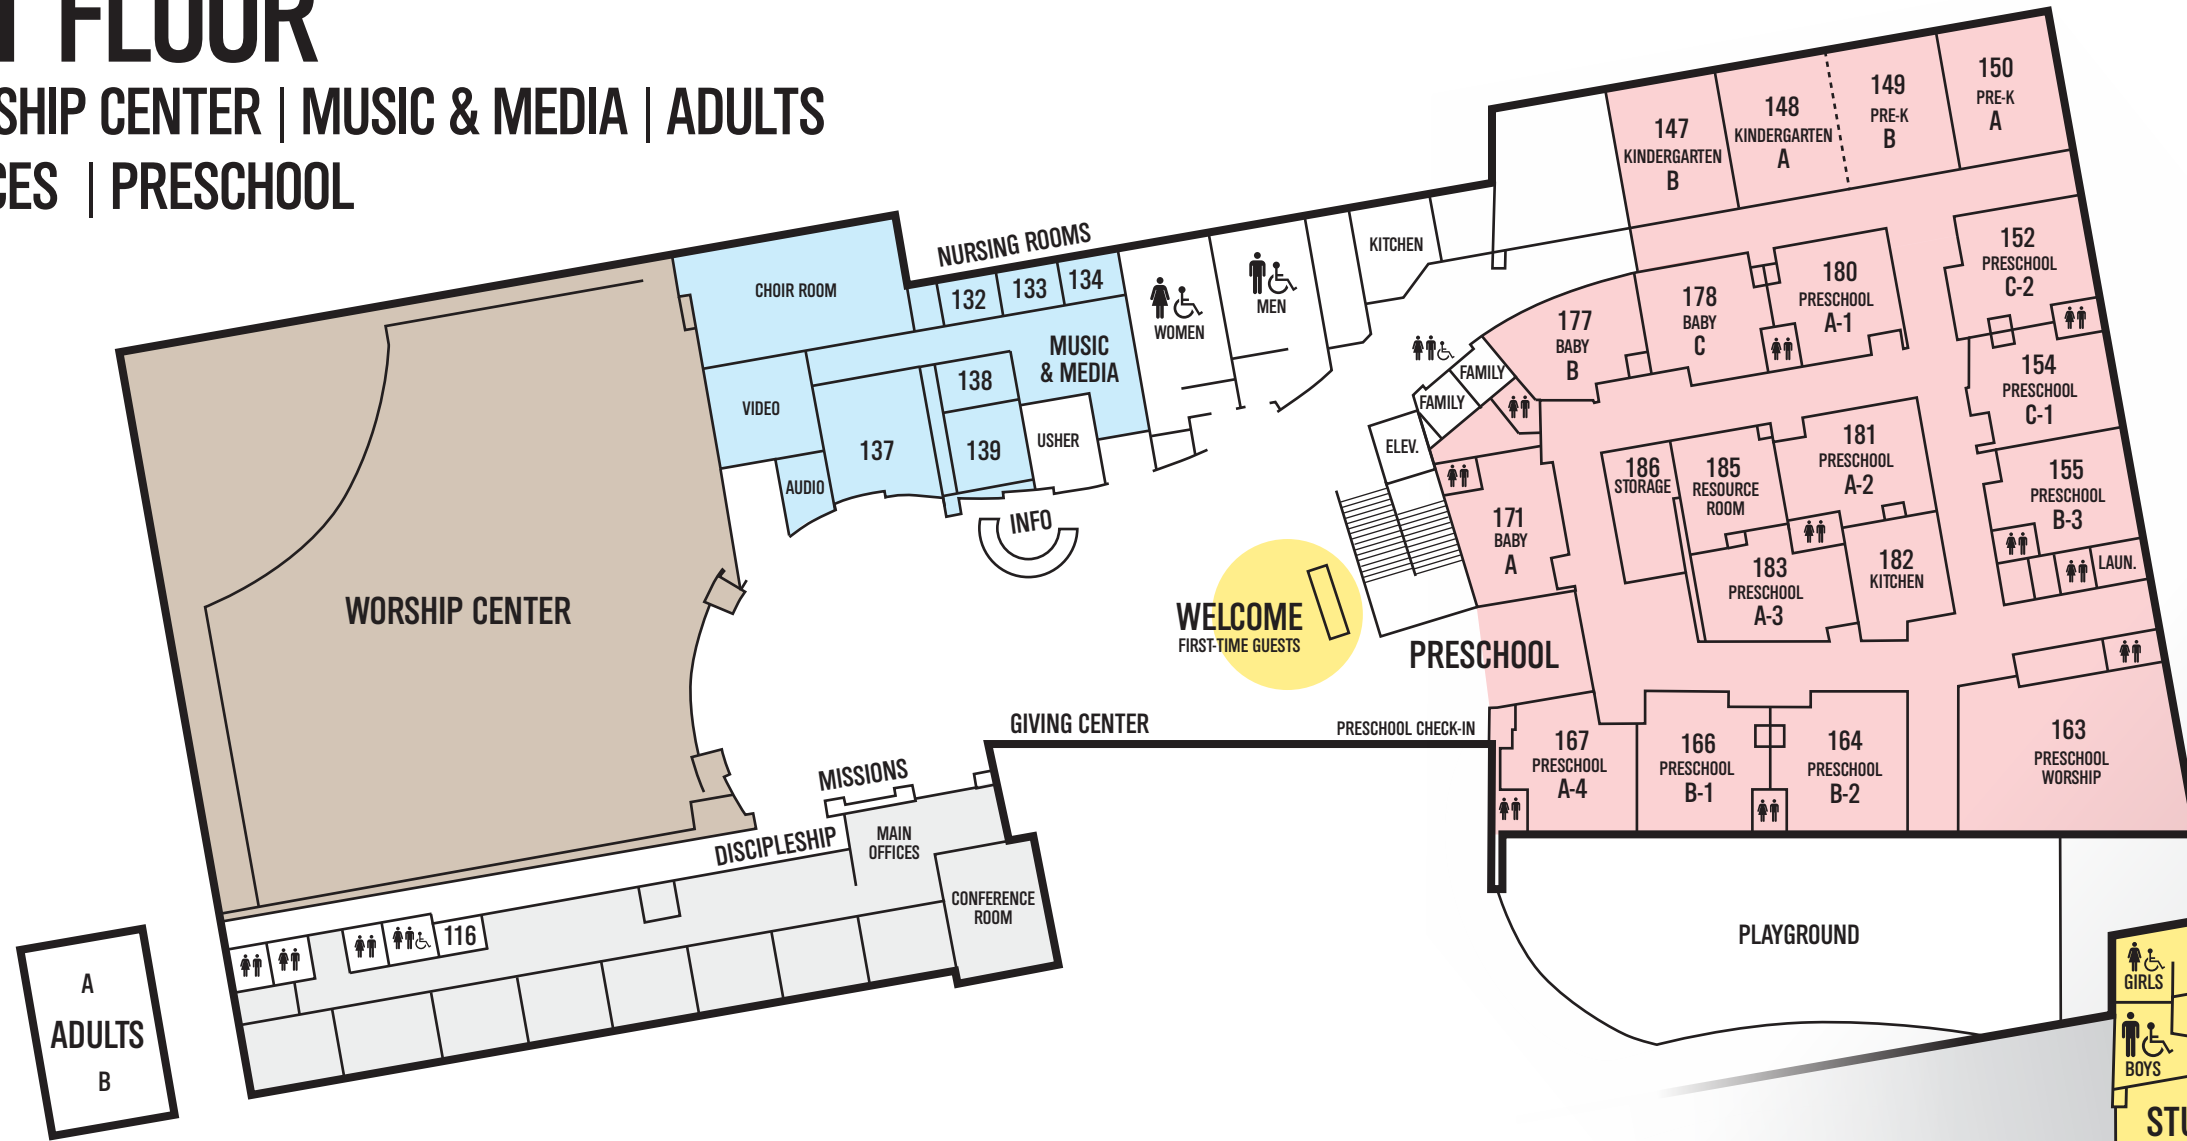

1ST FLOOR

WORSHIP CENTER | MUSIC & MEDIA | ADULTS
OFFICES | PRESCHOOL

2ND FLOOR

CHILDREN & STUDENTS

THE CHURCH AT
STATION HILL

A REGIONAL CAMPUS OF Brentwood Baptist

8083 Station Hill Drive, Spring Hill, TN 37174 | (615) 850-3100 | info@stationhillchurch.com

StationHillChurch.com