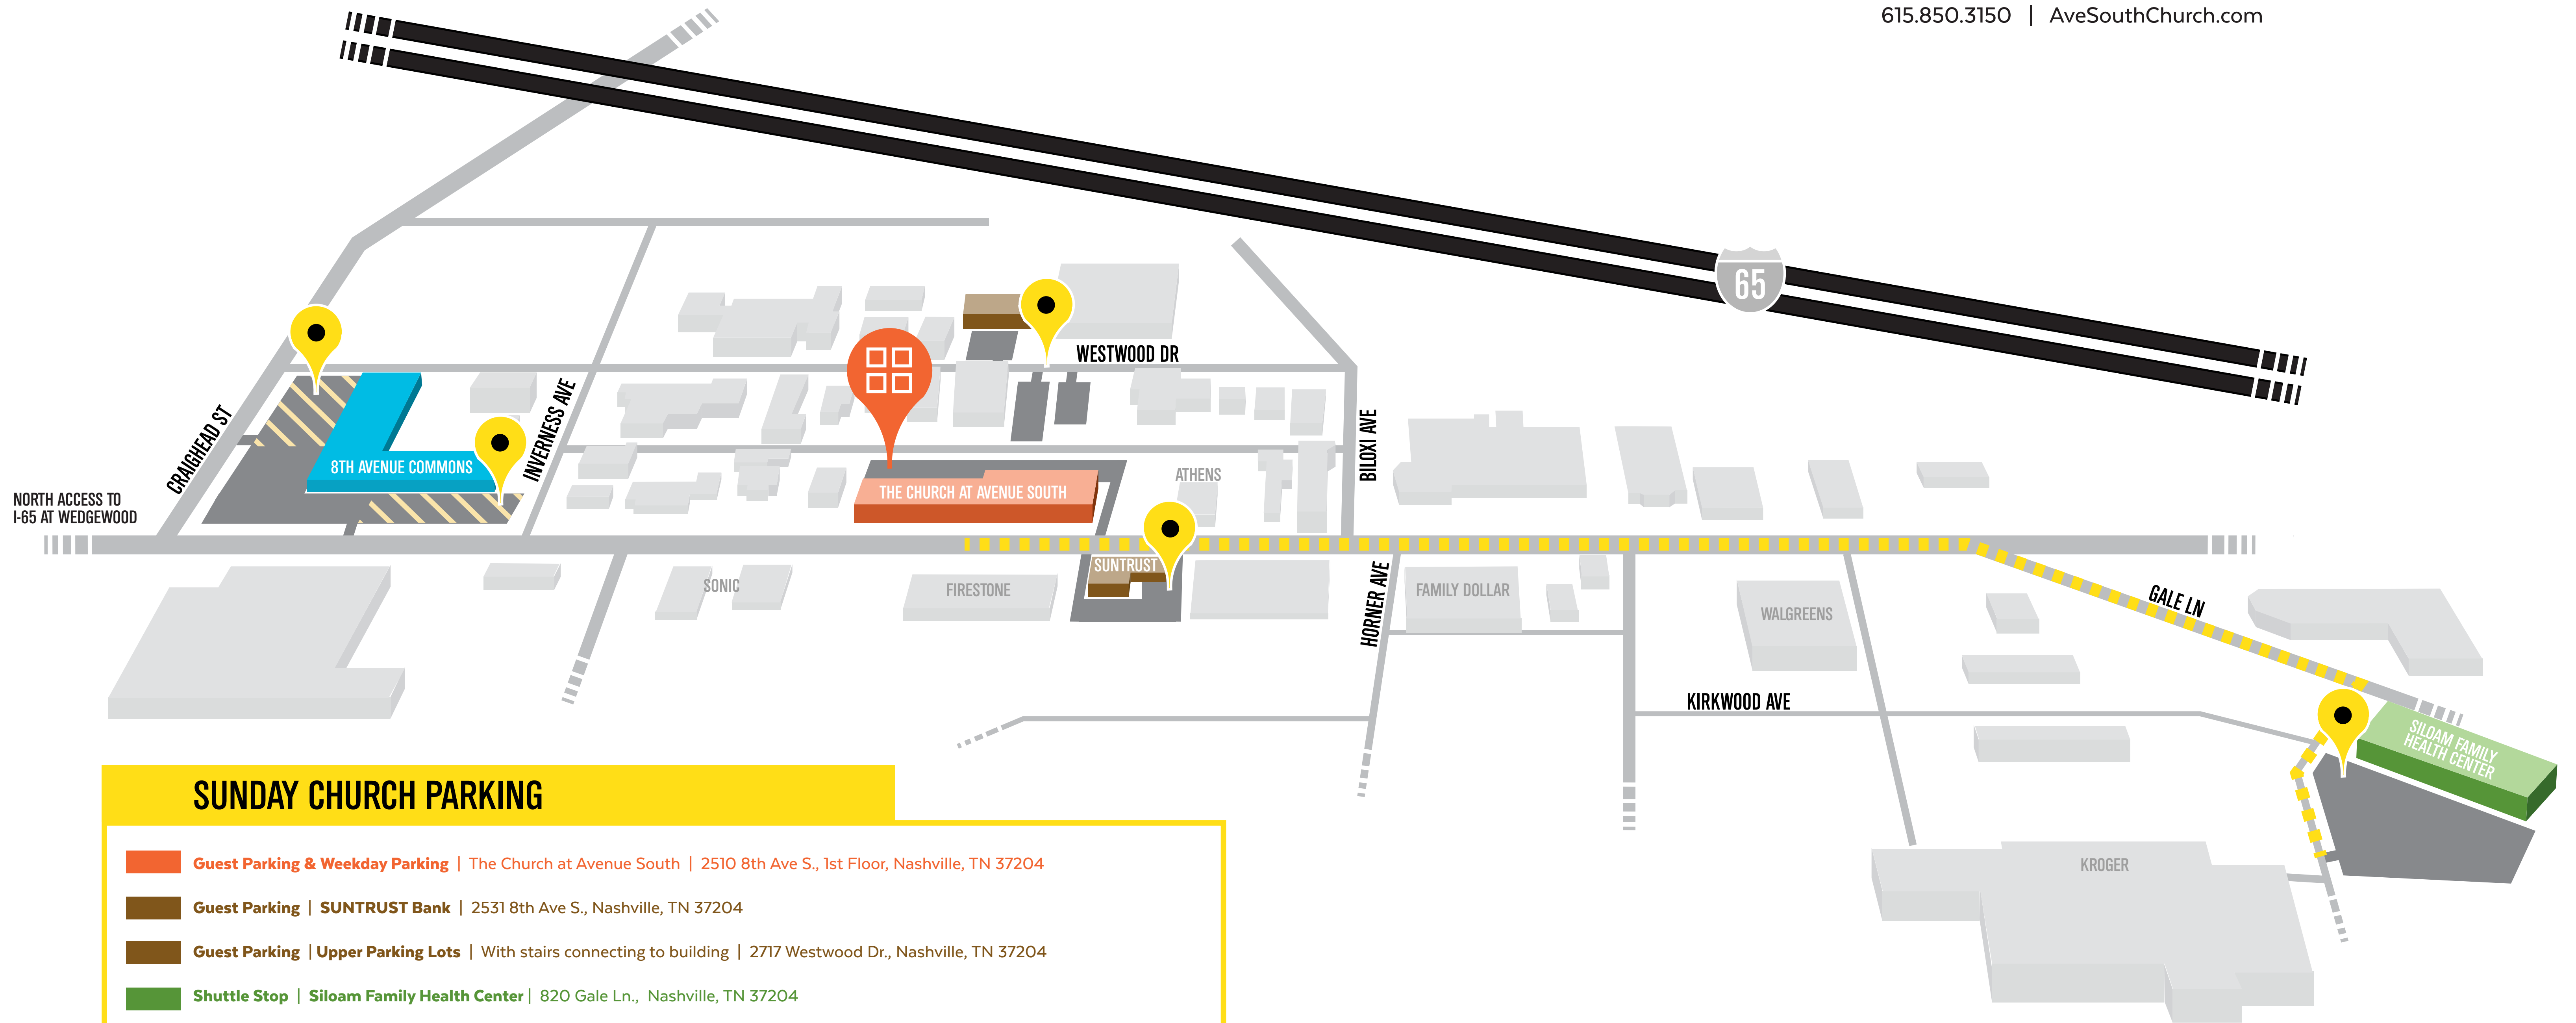

**THE CHURCH AT  
AVENUE  
SOUTH**

A REGIONAL CAMPUS OF Brentwood Baptist

2510 8th Ave S, 1st Floor, Nashville TN 37204  
615.850.3150 | AveSouthChurch.com

### SUNDAY CHURCH PARKING

-  **Guest Parking & Weekday Parking** | The Church at Avenue South | 2510 8th Ave S., 1st Floor, Nashville, TN 37204
-  **Guest Parking** | **SUNTRUST Bank** | 2531 8th Ave S., Nashville, TN 37204
-  **Guest Parking** | **Upper Parking Lots** | With stairs connecting to building | 2717 Westwood Dr., Nashville, TN 37204
-  **Shuttle Stop** | **Siloam Family Health Center** | 820 Gale Ln., Nashville, TN 37204
-  **8th Avenue Commons** | Parking at shaded area | 2410 8th Ave S., Berry Hill, TN 37204
-  Available Parking Lots
-  Shuttle Routes